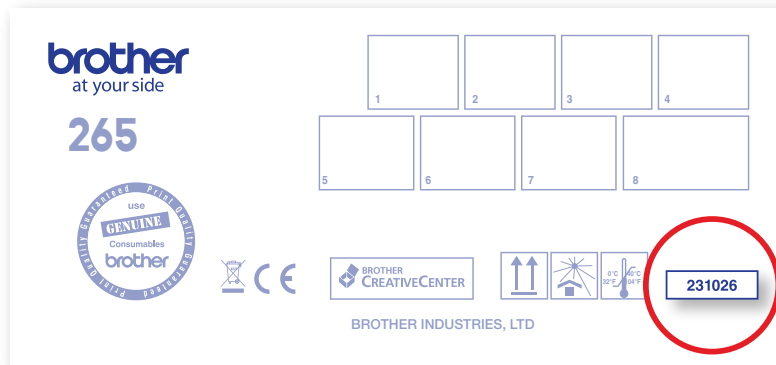

HOW TO IDENTIFY GENUINE BROTHER INK OR TONERS

Make sure your Brother product is genuine by using one of these three authentication methods.

1 Hologram Security Label

Authenticate by tilting the label against light to verify the Genuine Brother Hologram.

Enter the ID number

Submit

Authenticity results will be displayed

5C7100L
Is Authentic!

5C7A00L
Is NOT Authentic!

You can visit the official authentication website at go.brother/id to authenticate your product online. Enter your 7-digital ID number printed on your Brother hologram

2 Box Batch Number

Every box has the manufacture date printed on it. The date is in **YYMMDD** format. YY being the year, MM the month and DD the day that the product had been manufactured.

If there is no manufacture date, consider it counterfeit.

3 Check the Physical Toner

For optimum performance use only, **new Genuine Brother branded consumables** specially formulated to ensure top print quality.